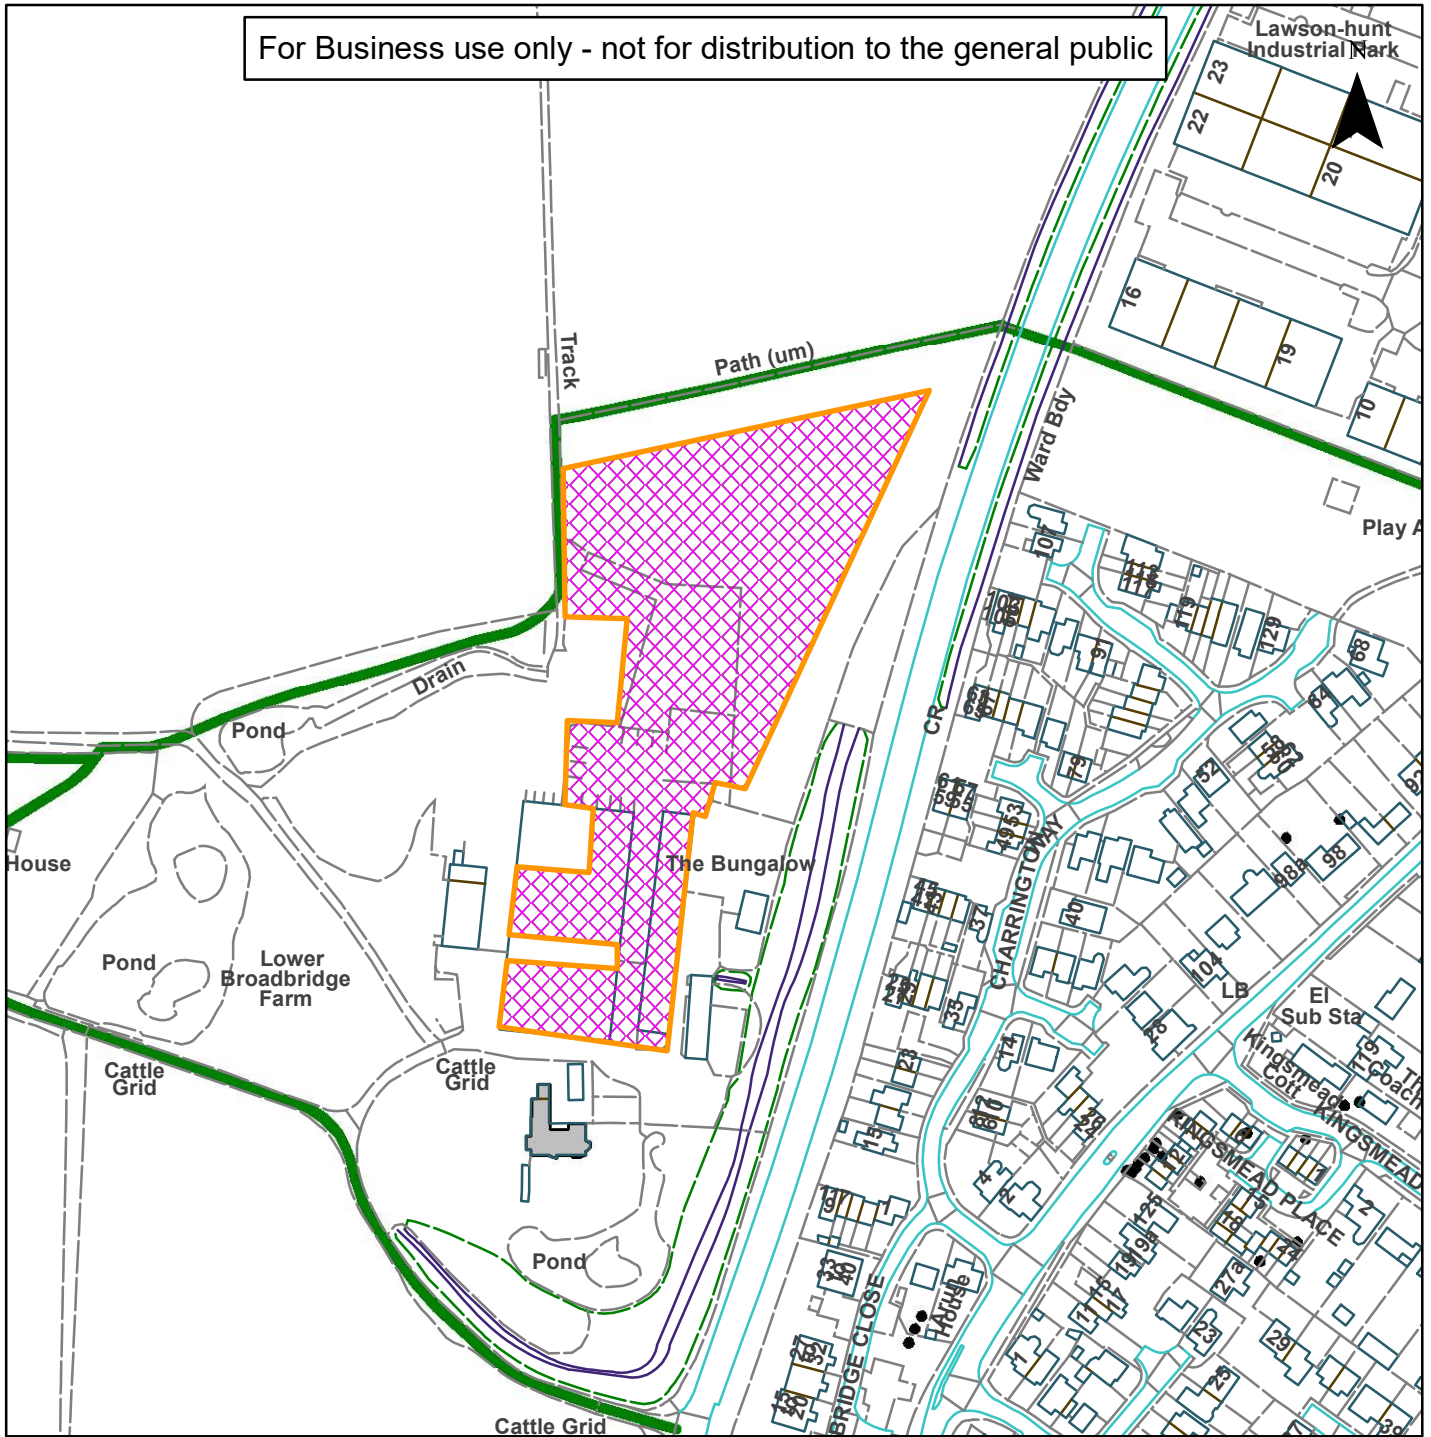

# 09) DC/23/0578

## Horsham District Council

Lower Broadbridge Farm, Billingshurst Road, Broadbridge Heath, West Sussex, RH12 3LR

For Business use only - not for distribution to the general public

Scale: 1:2,500

Reproduced by permission of Ordnance Survey map on behalf of HMSO. © Crown copyright and database rights (2019). Ordnance Survey Licence.100023865